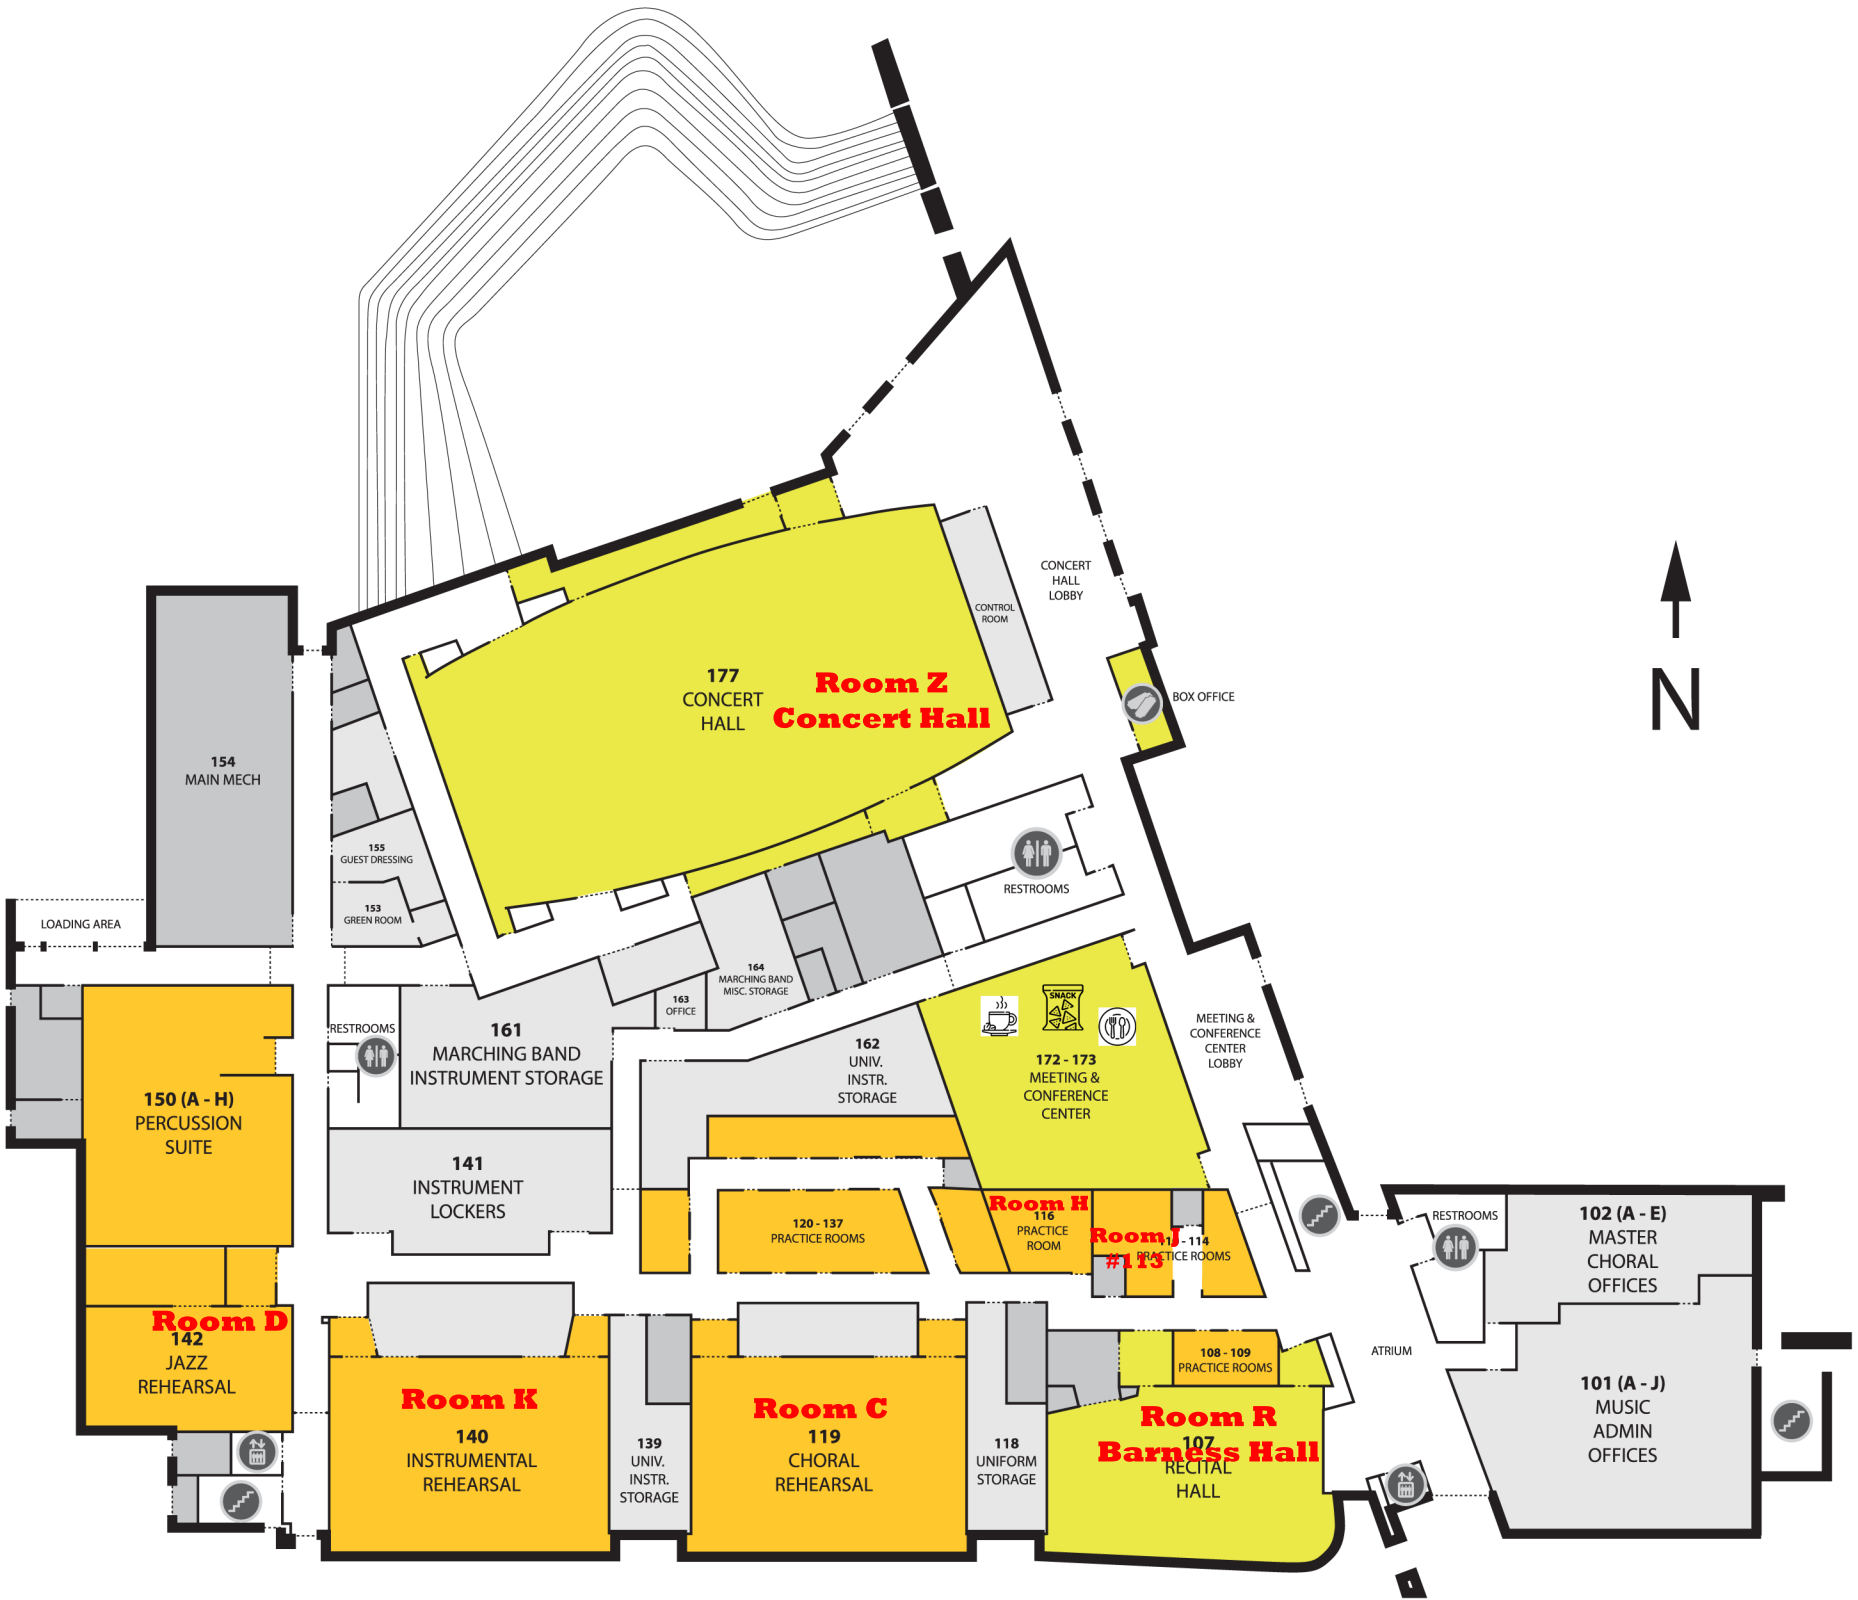

SECOND FLOOR

FIRST FLOOR

UNIVERSITY OF SOUTH FLORIDA
COLLEGE OF THE ARTS

University of South Florida
3755 USF Holly Drive, MUS 101
Tampa, FL 33620

MUSIC BUILDING - MUS
FLOORPLAN